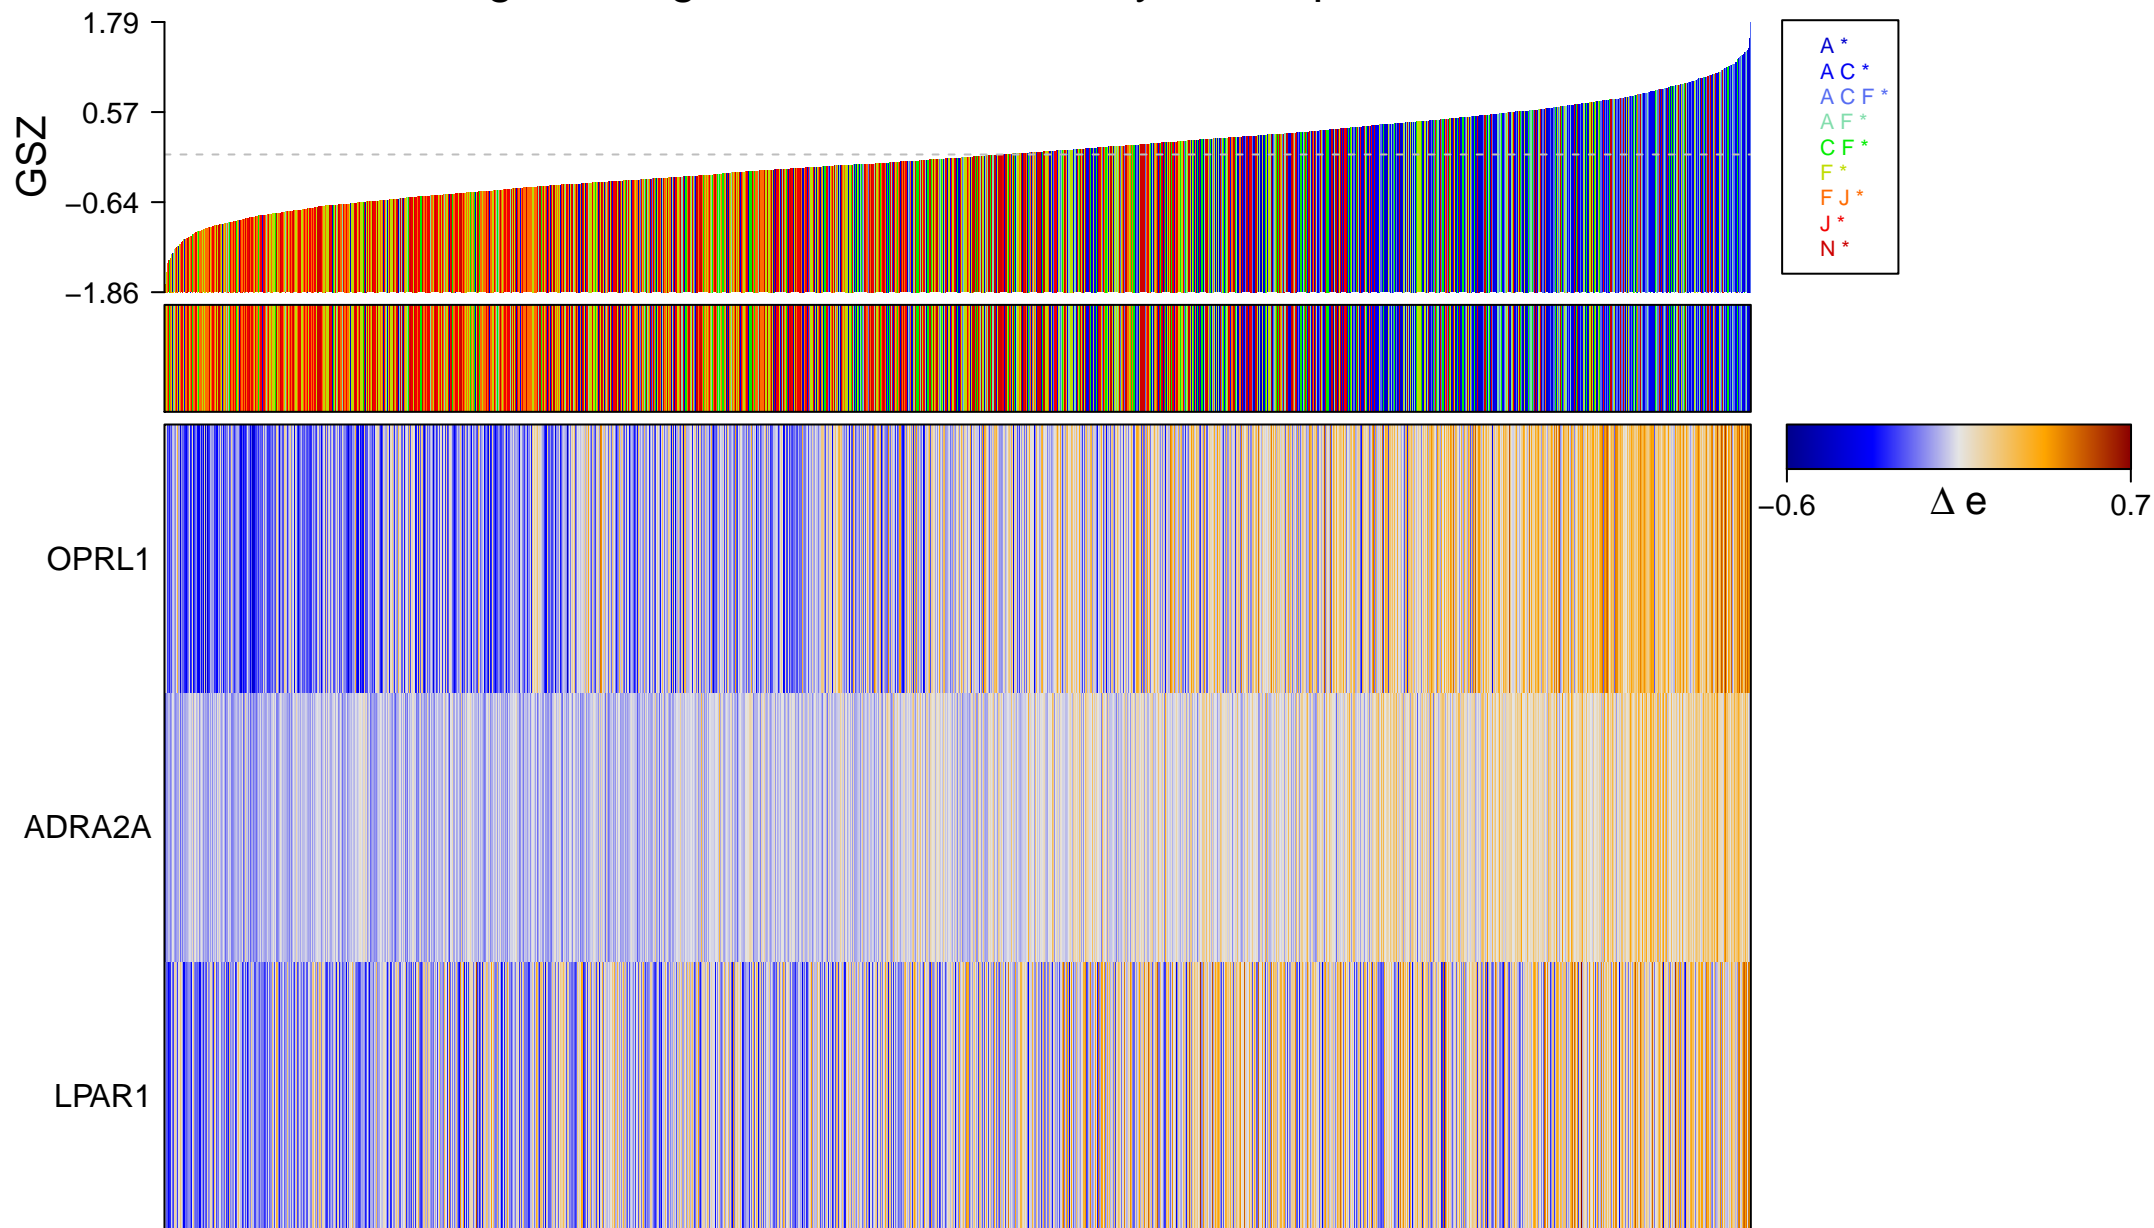

# negative regulation of cAMP biosynthetic process

# negative regulation of cAMP biosynthetic process

■ on  
■ -  
□ off